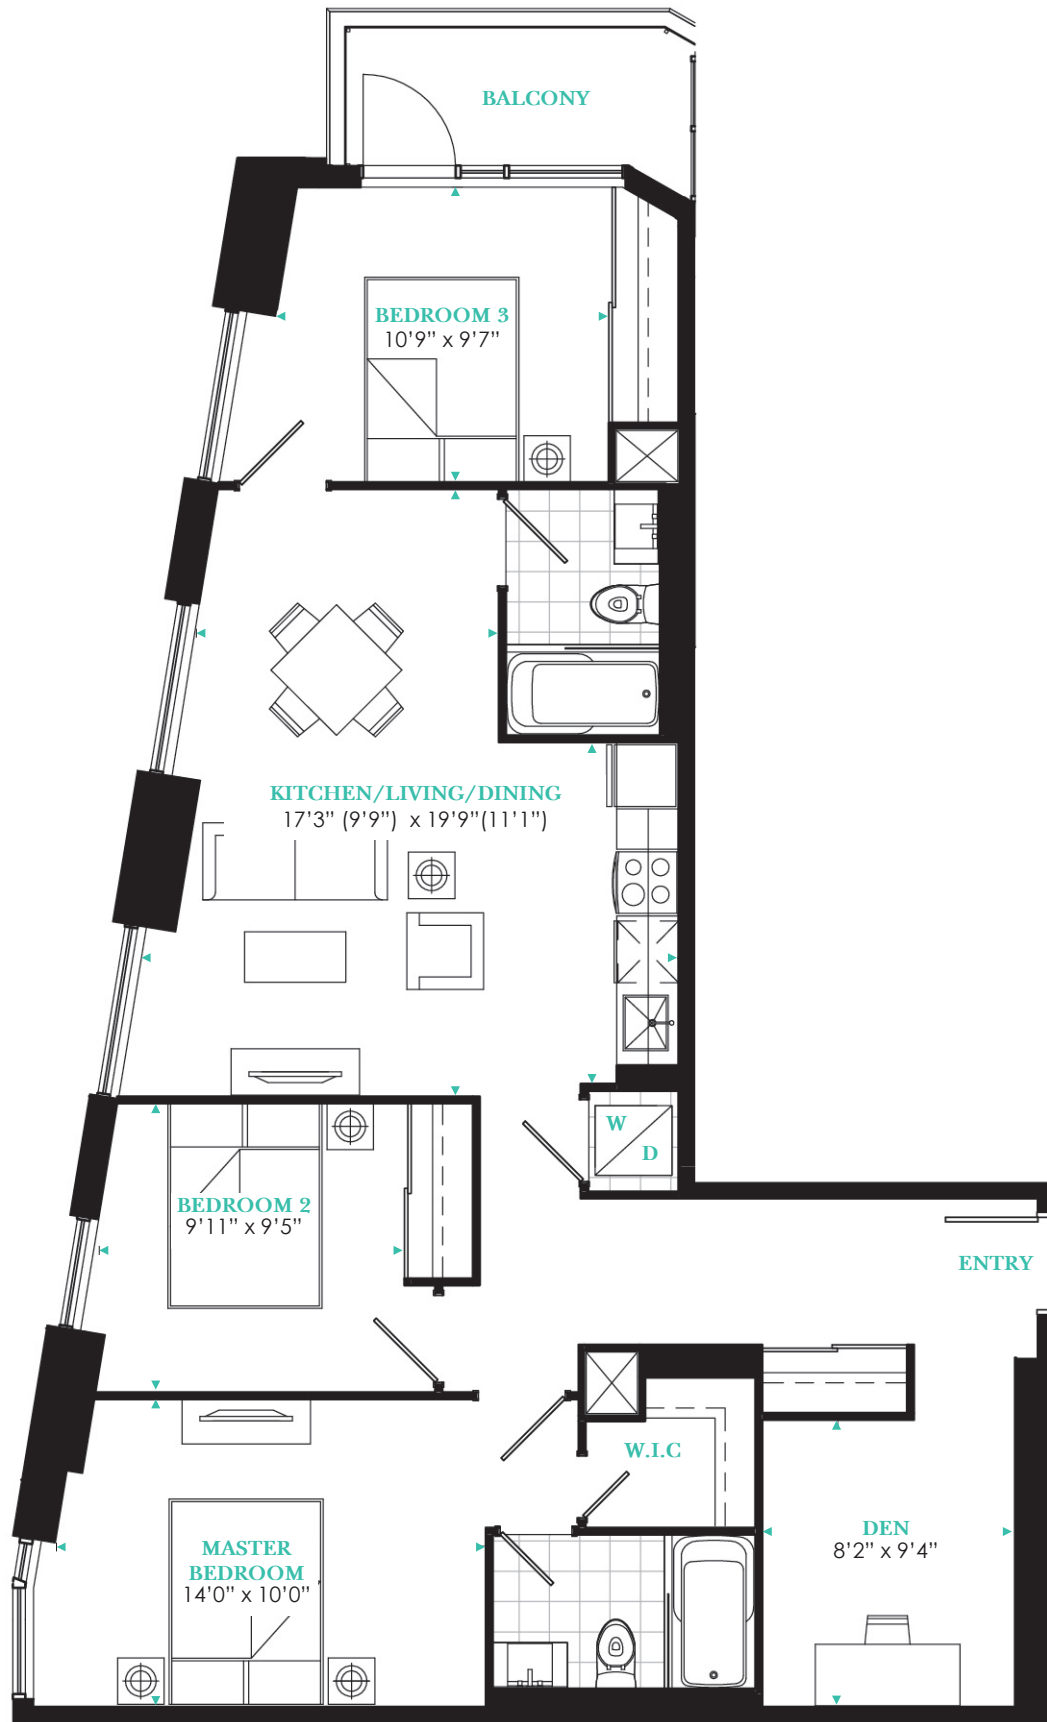

SUITE 1105

3 BEDROOM + DEN

Suite Area: **1,183** SQ.FT.

Balcony Area: **49** SQ.FT.

Total Area: **1,232** SQ.FT.

All areas and stated room dimensions are approximate. Sizes and specifications are subject to change without notice. Actual living area and balcony/terraces may vary from floor stated areas. E. & O.E.